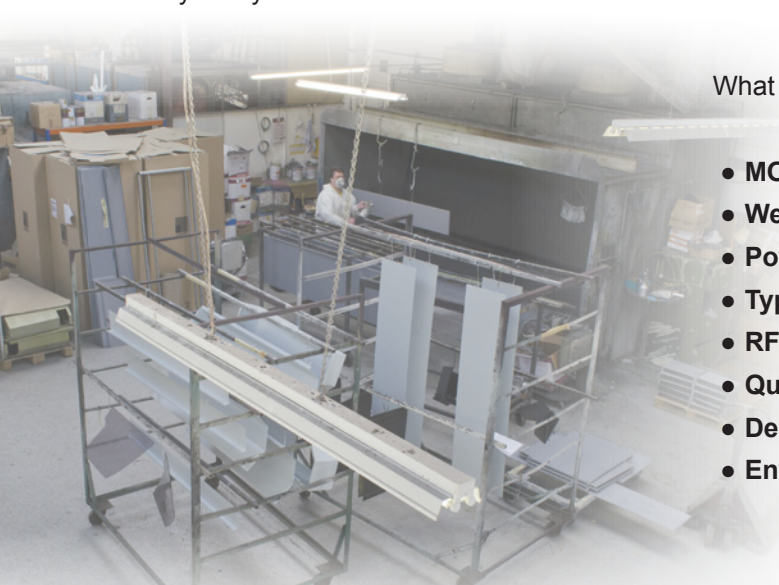

What we offer!

- MOD & Aerospace Coatings
- Wet Finishing
- Powder Coatings
- Types of Finish
- RFI & EMI Coatings
- Quality Control & Packing
- Delivery & Collection
- Environmental Policy

Rowland Way offer a personal service to all customers

We are always ready to visit new and existing customers to discuss future requirements or any current issues that may need attention.

Visits can be arranged to suit timetables and can usually be arranged for same or next day when required.